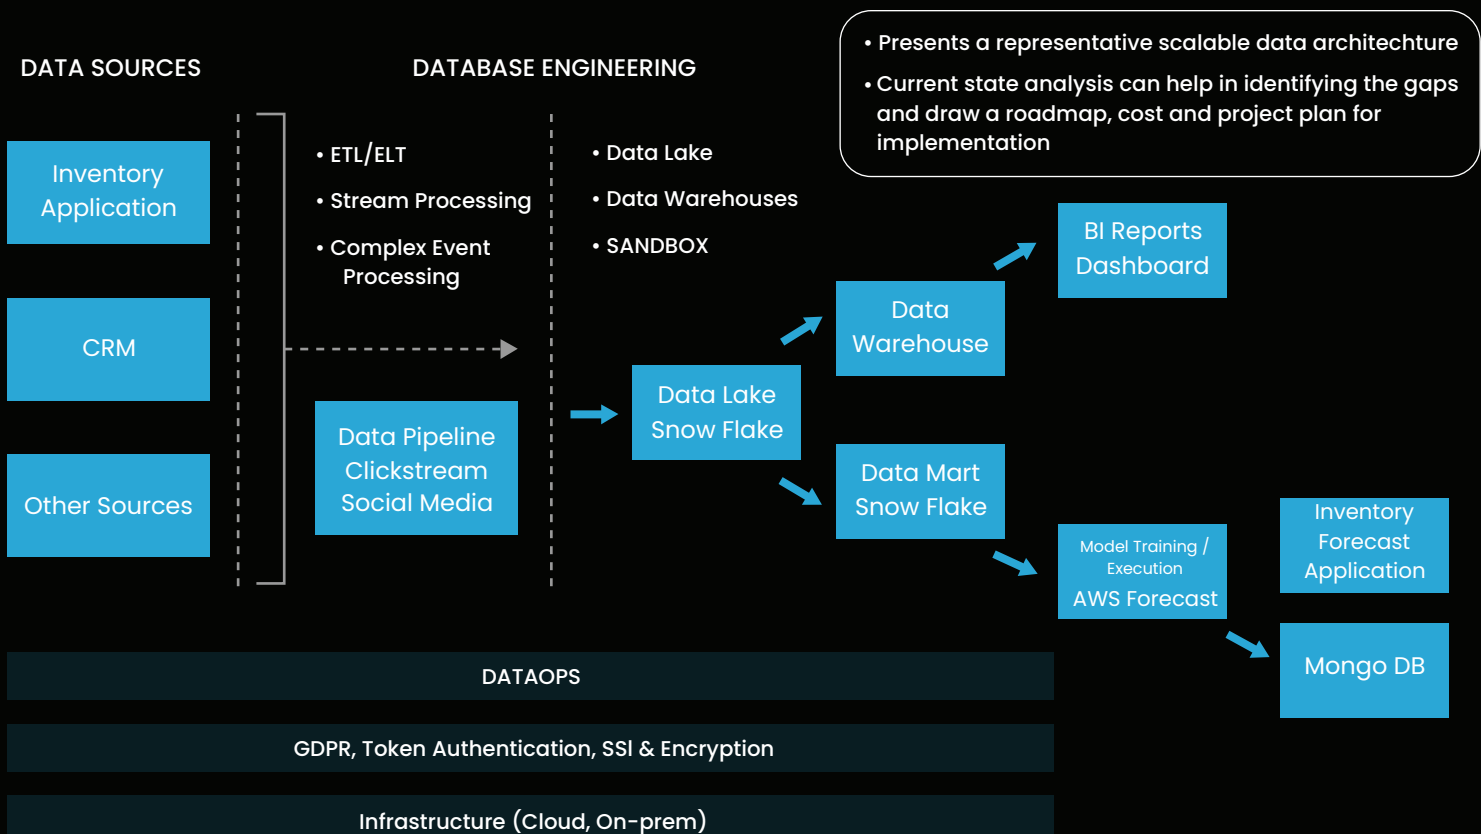

ENHANCED WORKFLOW OF A PUBLIC COMPANY

for Life Science, Healthcare with BI

Services: Data & Intelligence, Analytics & Business Intelligence

OVERVIEW

- The customer maintains product warehouses at approximately 500 – 600 sites globally (R&D, manufacturing and clinical sites). The sites range in capacity from ~ 20 scientists at small sites to ~1,000 scientists at the larger sites.
- The customer supports the scientific and clinical research as well as manufacturing processes, therefore critical to be in stock so as not to hold up the critical research and/or supply chain.

Currently customer stocks the warehouse by visiting multiple times in a day. The entire process is cumbersome and inefficient.

The cost is heavy by managing inventory without any futuristic predictions of daily consumptions.

SOLUTIONS

- ACL Digital built an AI/ML powered Supply Chain Optimized workflow.
- Our solution enabled the customer to
 - Improve Customer Service by minimizing stock outs and having products available for the scientists at each site when they need them.
 - Reduce costs and man hours and build efficiency by reducing the number of in-person site visits for replenishing stockroom items, to be accomplished through accurate predictions of product usage based on existing/legacy inventory data.

Data Architecture

BENEFITS

- › Able to predict > 70% accuracy for 15% of products for daily transactions.
- › Identify Fast, Medium and Slow – Moving products
- › Able to provide insights of products by Site, Point of Use